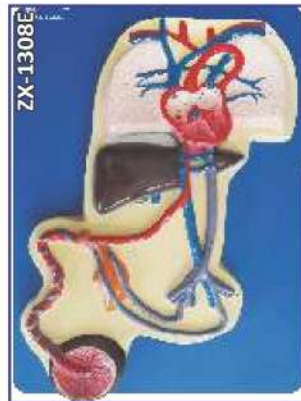

### ZX-1312PN Circulatory System Model PVC

- Size : Half life Size • Made of PVC
- This model is a half life-size relief model which includes a 2 part removable heart and exceptional details.
- Following anatomical structures are in detail: The arterial/venous system, the heart, the lungs, the liver, the spleen, kidneys, and a partial skeleton.
- Mounted on base. •70 features marked.
- Key card / Manual provided.

### ZX-1302 Human Circulatory System

- Half life size • Made of HSP resin
- Model shows following anatomical structures : Arterial and venous system, Heart showing chambers, Liver, Spleen, Lung, Kidneys, Partial skeleton.
- Mounted on wooden base.
- 81 features marked.
- Key card / Manual provided.

### ZX-1509P Hypertension Model

- Made of PVC
- It shows organs (Brain, Eye, Heart, Kidney, Adrenal gland & Artery) related with hypertension.

ZX-1308E

### ZX-1308E Fetal Circulation

- 61x46x7 cm • Made of HSP resin
- Model shows foetal heart, lungs, liver, placenta with cord, aorta & vena cava and is marked to show circulation & direction of blood flow.
- Mounted on sturdy wooden base.
- 24 features marked.
- Key card / Manual provided.