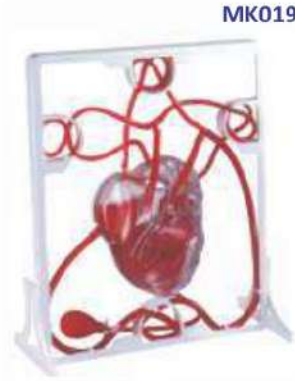

### ZX-1302 Human Circulatory System

- Half life size • Made of HSP resin
- Model shows following anatomical structures : Arterial and venous system, Heart showing chambers, Liver, Spleen, Lung, Kidneys, Partial skeleton.
- Mounted on wooden base.
- 81 features marked.
- Key card / Manual provided.

### ZX-1509P Hypertension Model

- Made of PVC
- It shows organs (Brain, Eye, Heart, Kidney, Adrenal gland & Artery) related with hypertension.

ZX-1308E

### ZX-1308E Fetal Circulation

- 61x46x7 cm • Made of HSP resin
- Model shows foetal heart, lungs, liver, placenta with cord, aorta & vena cava and is marked to show circulation & direction of blood flow.
- Mounted on sturdy wooden base.
- 24 features marked.
- Key card / Manual provided.

### ZX-1424PN Heart Model Deluxe Life Size 2 Parts

- Life size • Made of PVC
- Dissectable in 2 parts
- Model parts held together with hidden magnets.
- The front wall of the heart can be removed and replaced easily, allowing for easy study of the internal structures of the heart.
- Mounted on stand
- 34 features marked.
- Key card / Manual provided.