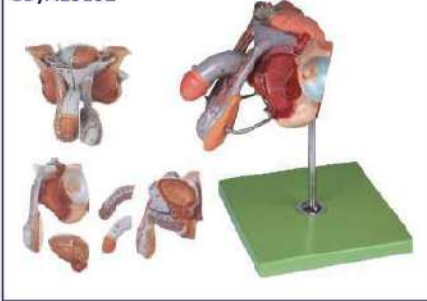

REPRODUCTIVE SYSTEM

GD/A15102

GD/A15102
Male Genital Organs

- Dissected in median and mounted on a stand.
- Shows the penis, prostate, bladder, seminal vesicle, spermatic cord & inguinal canal & base.
- Shows 72 positions.
- Made of Advanced PVC.

GD/A15105

GD/A15105
Female Genital Organs

- Dissected and mounted on a stand.
- Shows internal and external female genital organs.
- Shows 40 positions.
- Model consists of 4 parts.
- Made of Advanced PVC.

- The model is designed for male condom skill training.
- The model is mounted on a Lucite stand.
- The anatomy is accurate and the shape is realistic.

GYNAE & OBSTETRIC MODELS

XC-332B

XC-332B Human Female Pelvis Section (4 parts)

- This median section models shows normal position of child before birth.
- Removable fetus.
- Made of PVC plastic.
- Size : 38 x 25 x 40 cm.

GD/A41003

GD/A41003 Ovary Model

- Consists of 8 parts, mounted on stand.
- Shows ovary, primary and secondary ovarian follicles, ovum, ovulation, ovum, corpus luteum, corpus albicans.
- It demonstrates the procedure of ovum's development.
- Shows 10 positions. • Made of Advanced PVC.